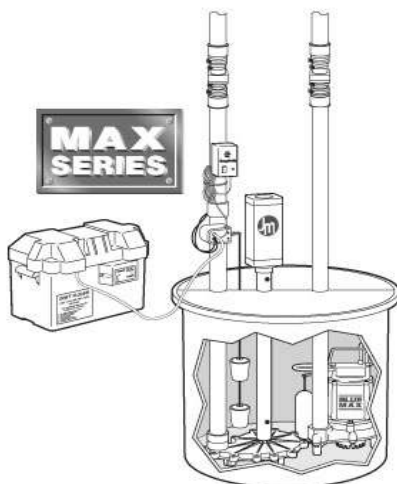

bbohmann@sbcglobal.net

\$50.00 OFF

BATTERY BACK UP SUMP

PUMP

SYSTEMS

with installation

Peace of mind 24 hours a day
protection even during storms and
flooding.

Battery unit automatically kicks in
when your main power fails.